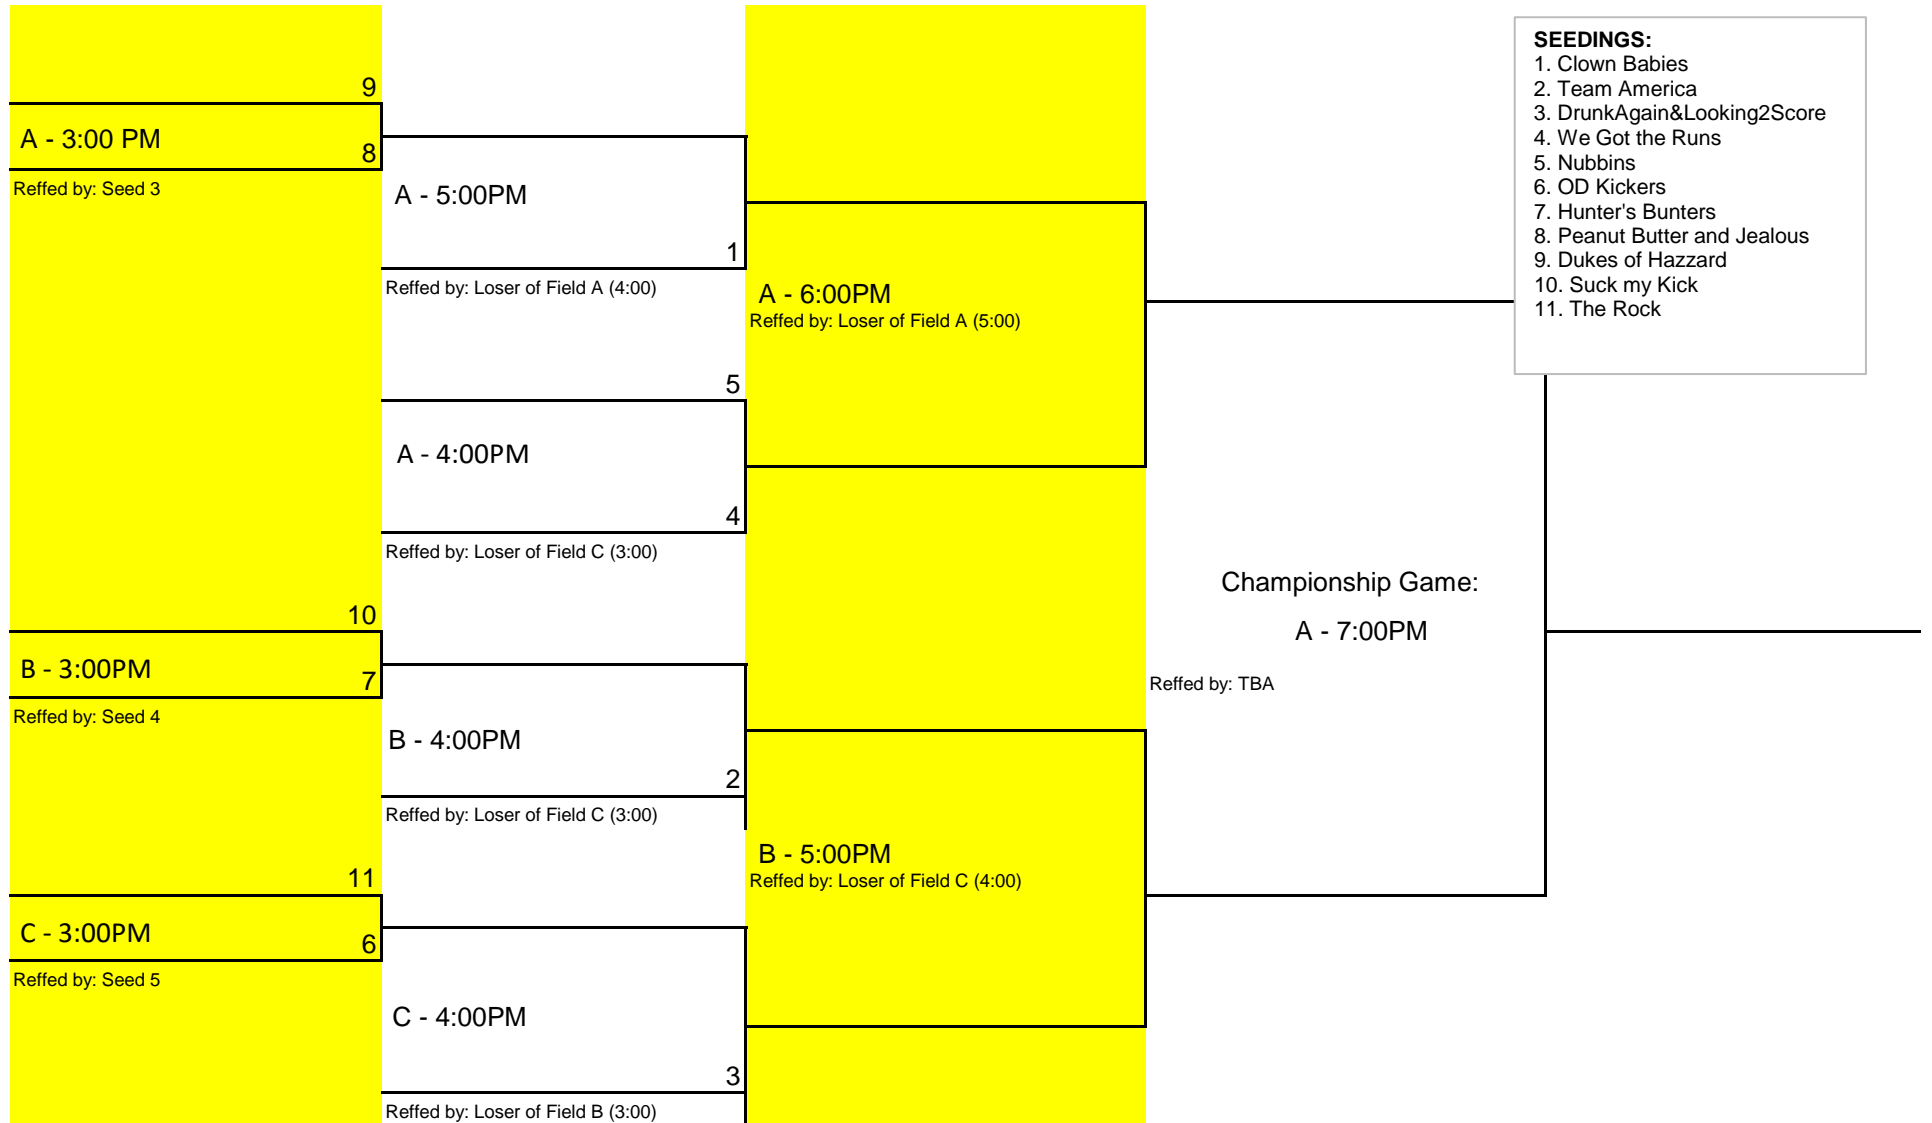

TEAM WAAR TOURNAMENT BRACKET - TSUNAMI - SPRING 2016

HIGHEST SEED IS HOME TEAM IN ALL CASES

Please be at least 30 minutes EARLY for your game.

Be ready to Play! We expect the games to be over in less than an hour and would like to get the next games started ASAP...