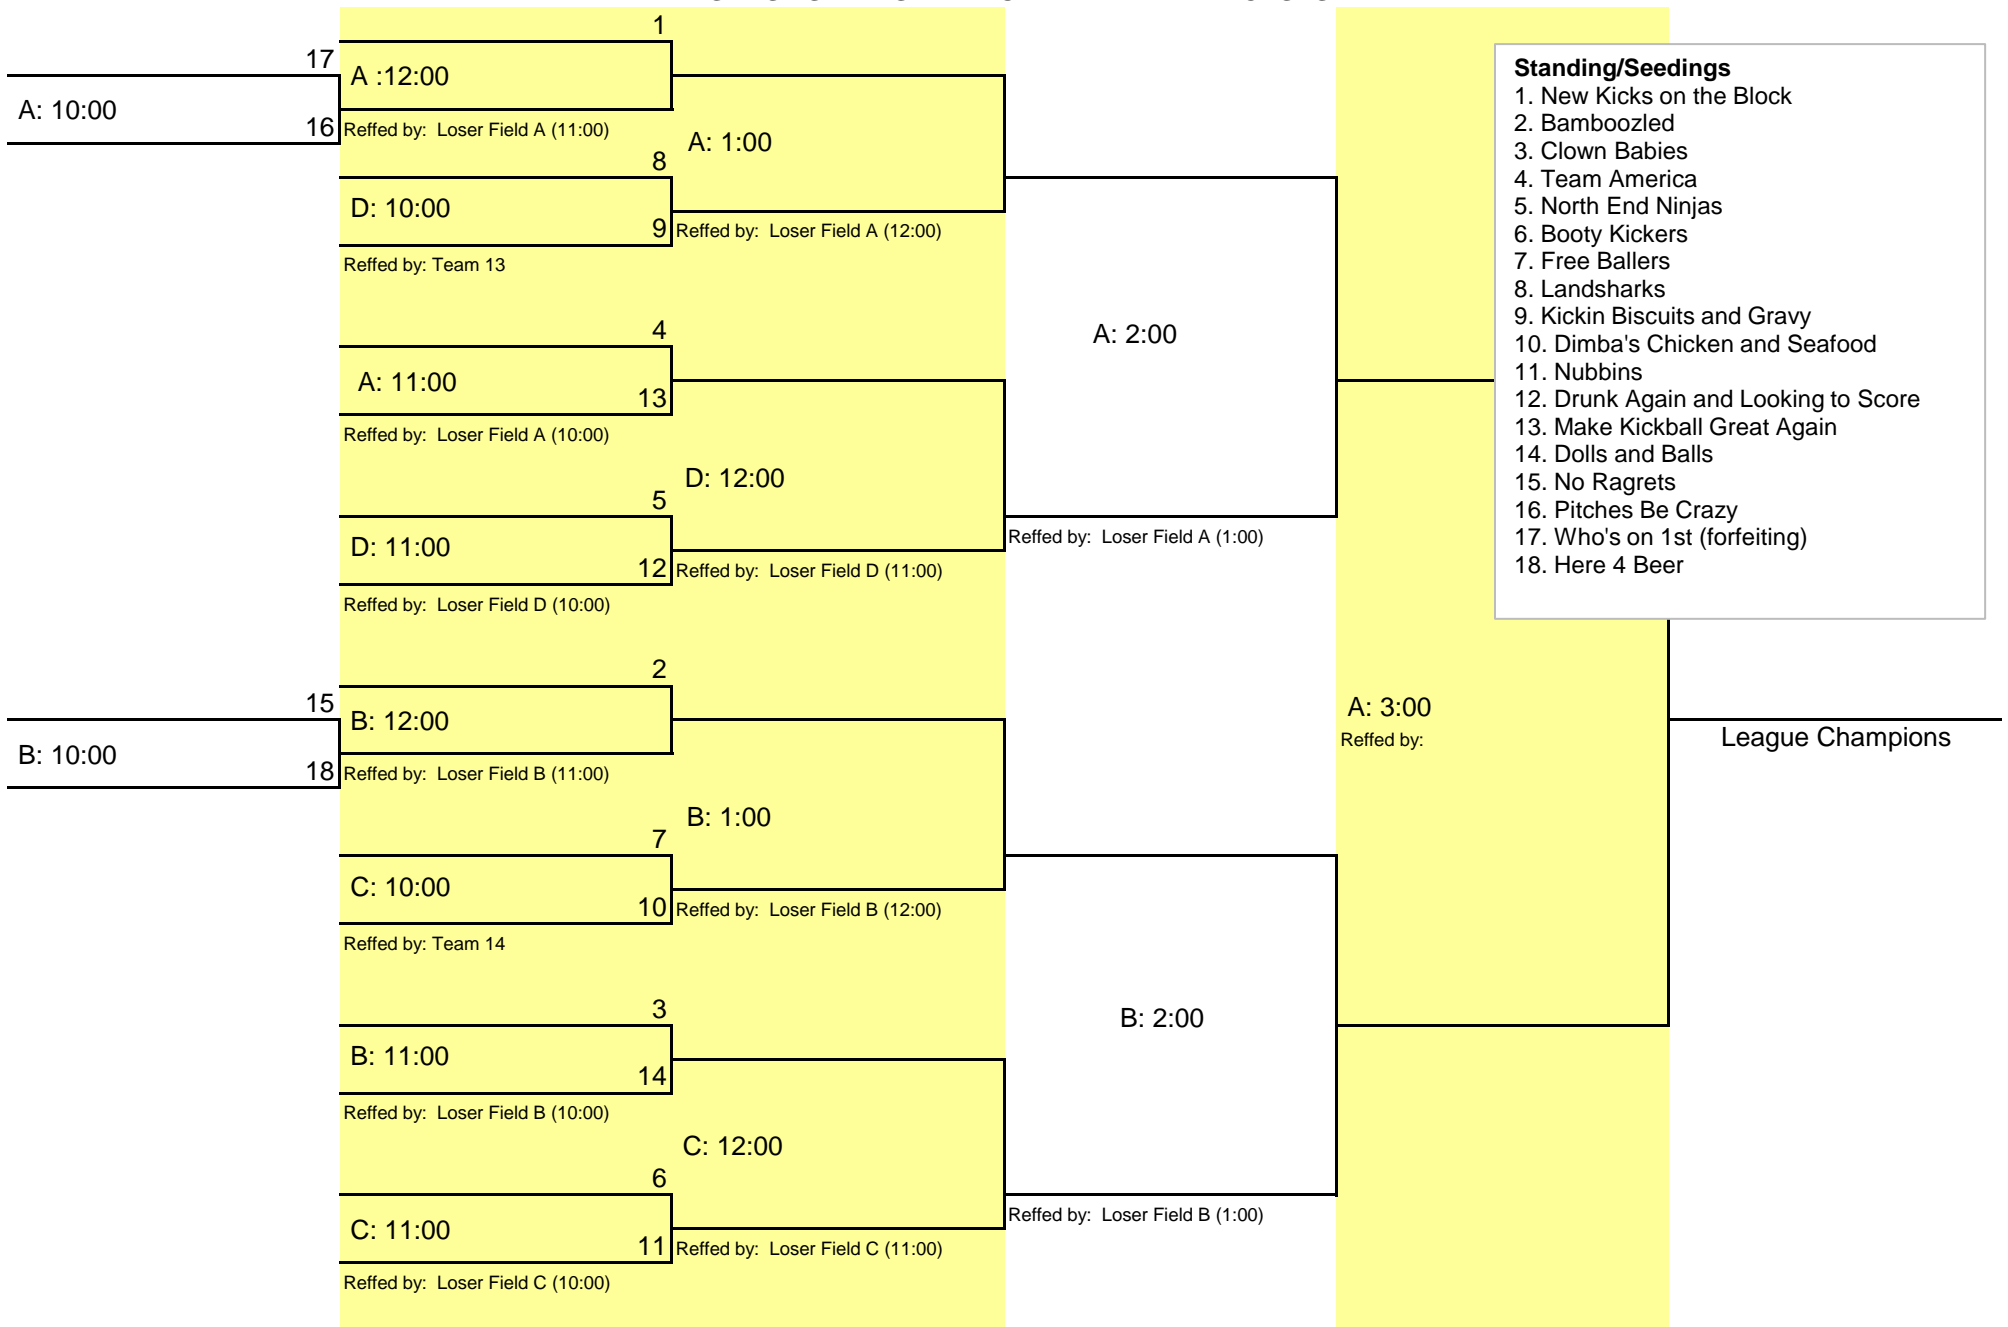

TEAM WAAR TOURNAMENT TSUNAMI SPRING 2017

HIGHEST SEED IS THE HOME TEAM IN ALL CASES

NOTE: Games will only be 5 innings and may not take 1 hour to complete. Please be early to your game.