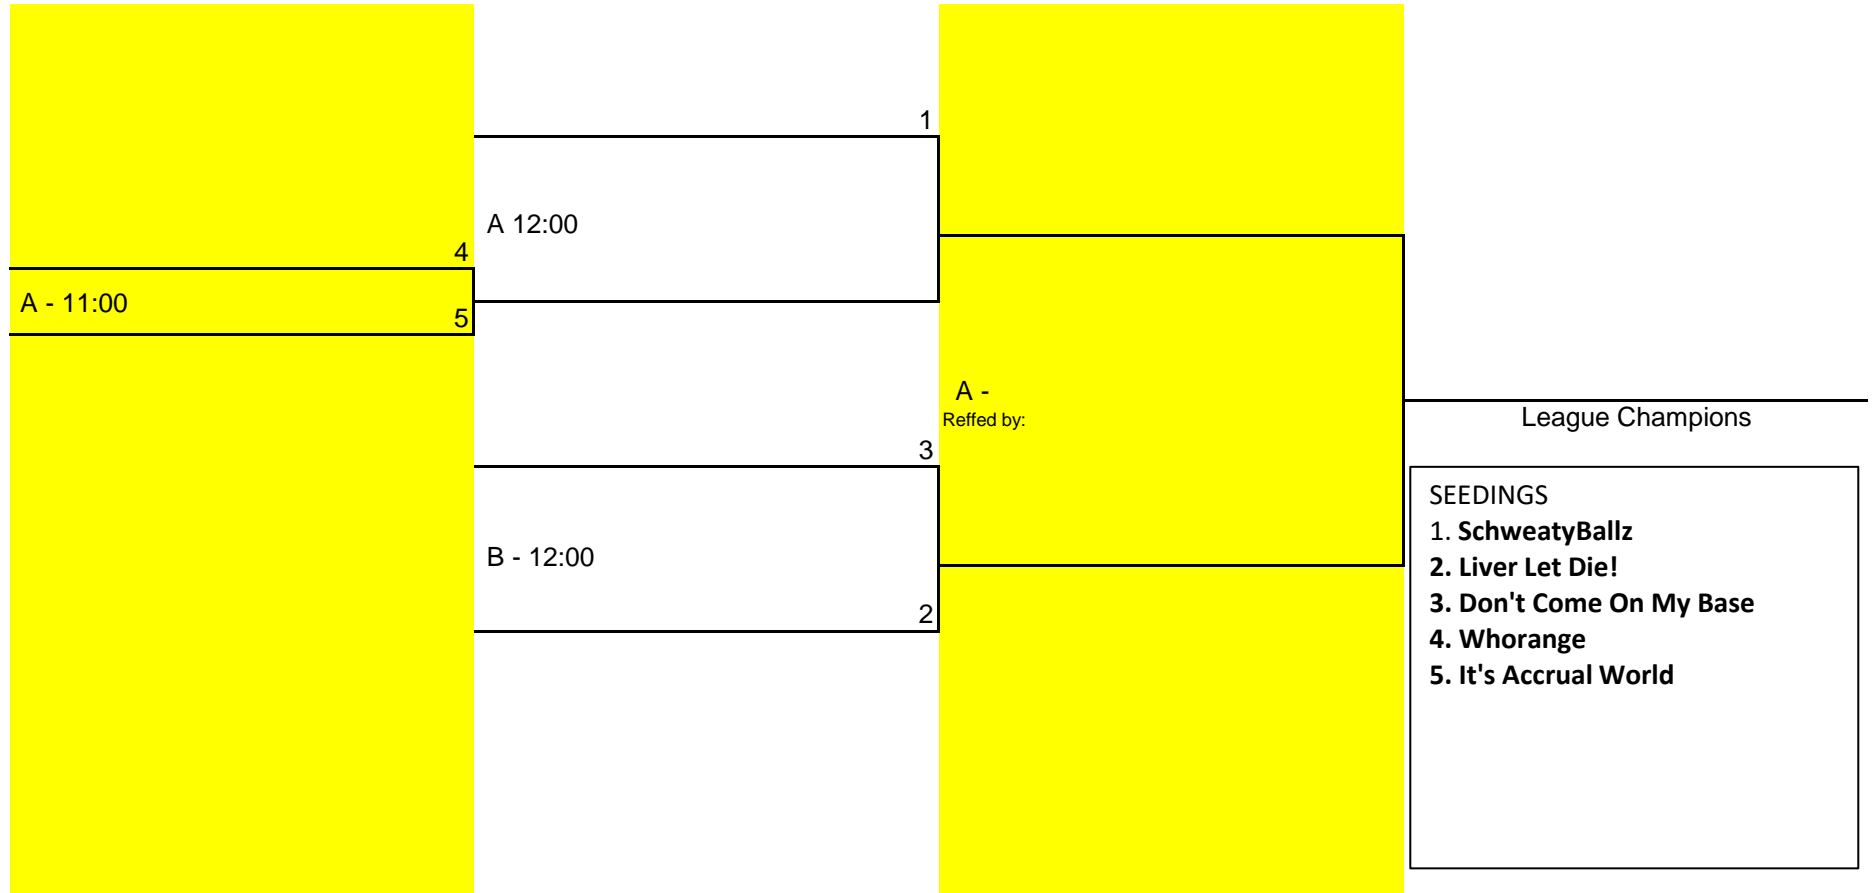

TEAM WAAR TOURNAMENT BRACKET - SURVIVOR

HIGHEST SEED IS HOME TEAM IN ALL CASES

Please be at least 30 minutes EARLY for your game.

Be Ready to Play! We expect the games to be over in less than an hour and would like to get the next games started ASAP...

GRACE PERIOD WILL BE SET TO 10 MINUTES AND BE STRICTLY ENFORCED.