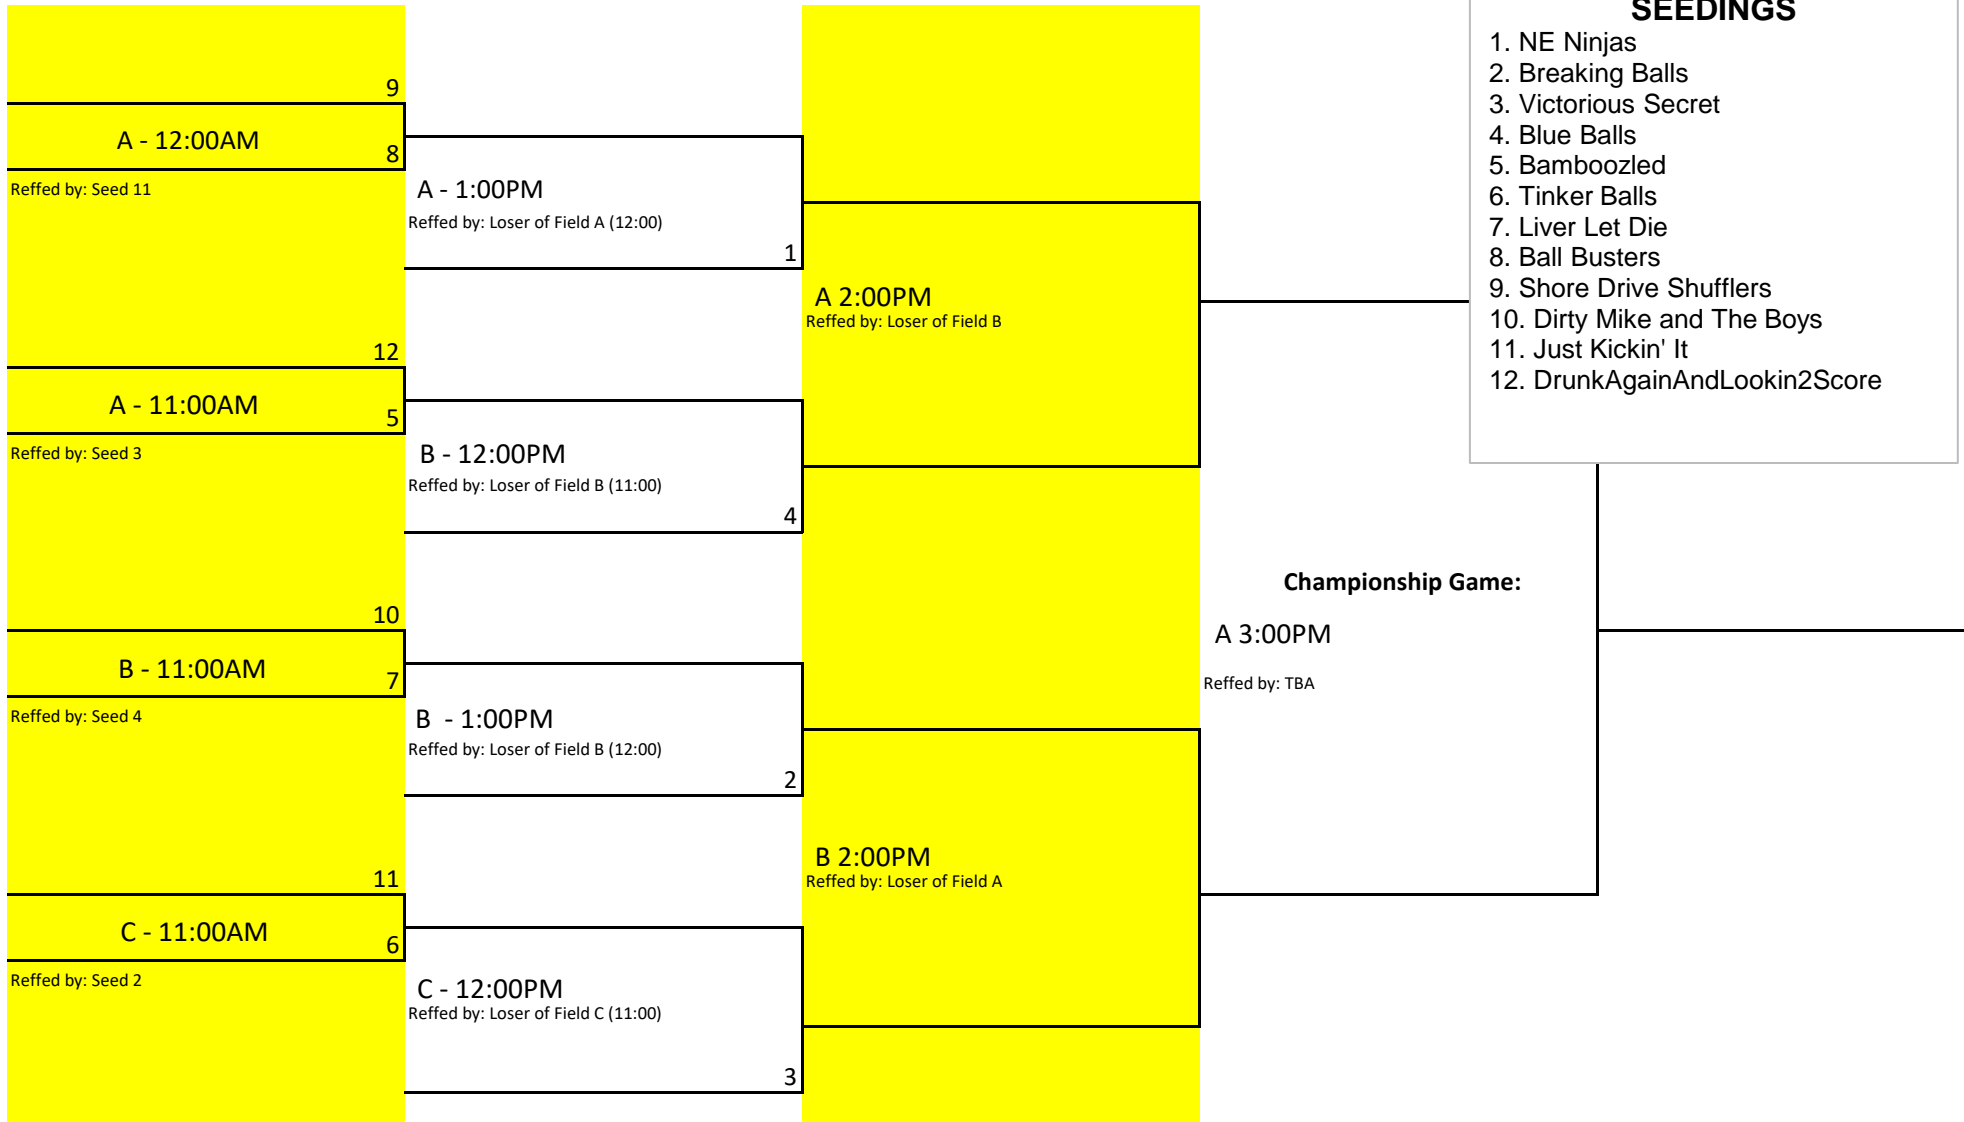

TEAM WAAR TOURNAMENT BRACKET - TSUNAMI SPRING 2021

HIGHEST SEED IS HOME TEAM IN ALL CASES

Please be at least 30 minutes EARLY for your game.

Be Ready to Play! We expect the games to be over in less than an hour and would like to get the next games started ASAP...